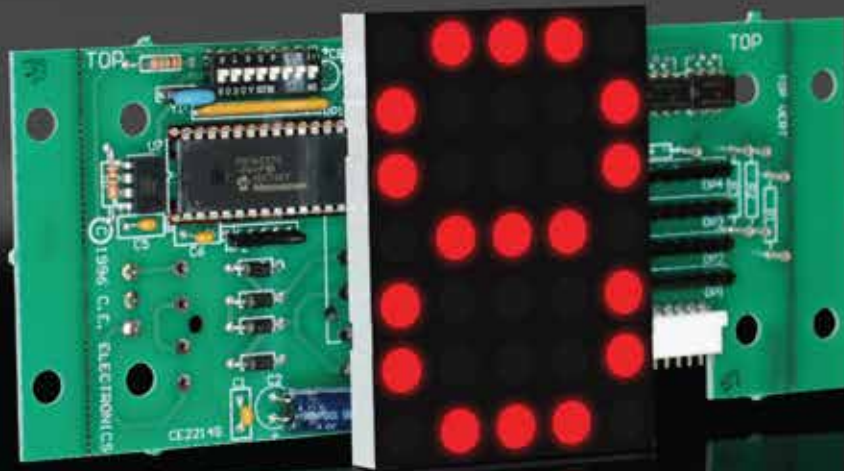

# > DH1 30-ROXXX

## DOT MATRIX LED DIGITAL INDICATOR

# DOT MATRIX

3" CHARACTER

Dot matrix LED digital indicator for floor position display. Any alphanumeric or custom character can be displayed.

### TYPICAL APPLICATIONS:

- > Car-OP Panel
- > Transom-car or Hall